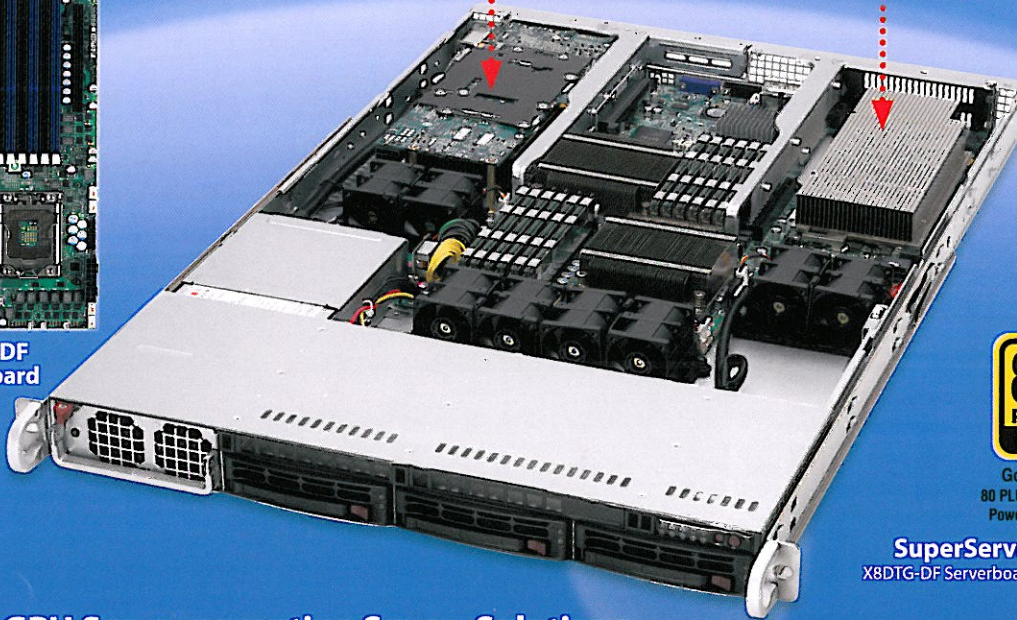

SUPERMICR[®]

GPU Massively Parallel Processing

Supercomputing Servers

Two TFLOP GPUs in 1U

The world's first and only GPU-optimized 1U server!

X8DTG-DF Serverboard

GPU 1 (Double-width)

GPU 2 (Double-width)

Gold Level 80 PLUS[®] Certified Power Supplies

SuperServer 6016T series

X8DTG-DF Serverboard + SC818G-1400B Chassis

Supermicro GPU Supercomputing Server Solutions

The SS6016T Supercomputing servers establish Supermicro as the true global IT hardware leader in server architecture, performance, and Green computing. Generating massively parallel processing power and unrivaled networking flexibility with two double-width GPUs or up to 5 expansion slots in a 1U form factor, the SS6016T is performance and quality optimized for the most computationally-intensive applications. Supermicro's unique server designs with Gold Level power supplies, energy-saving motherboards and enterprise class server management optimize cooling for even the most demanding applications, providing the perfect technology platform for these impressive GPU Supercomputing Servers.